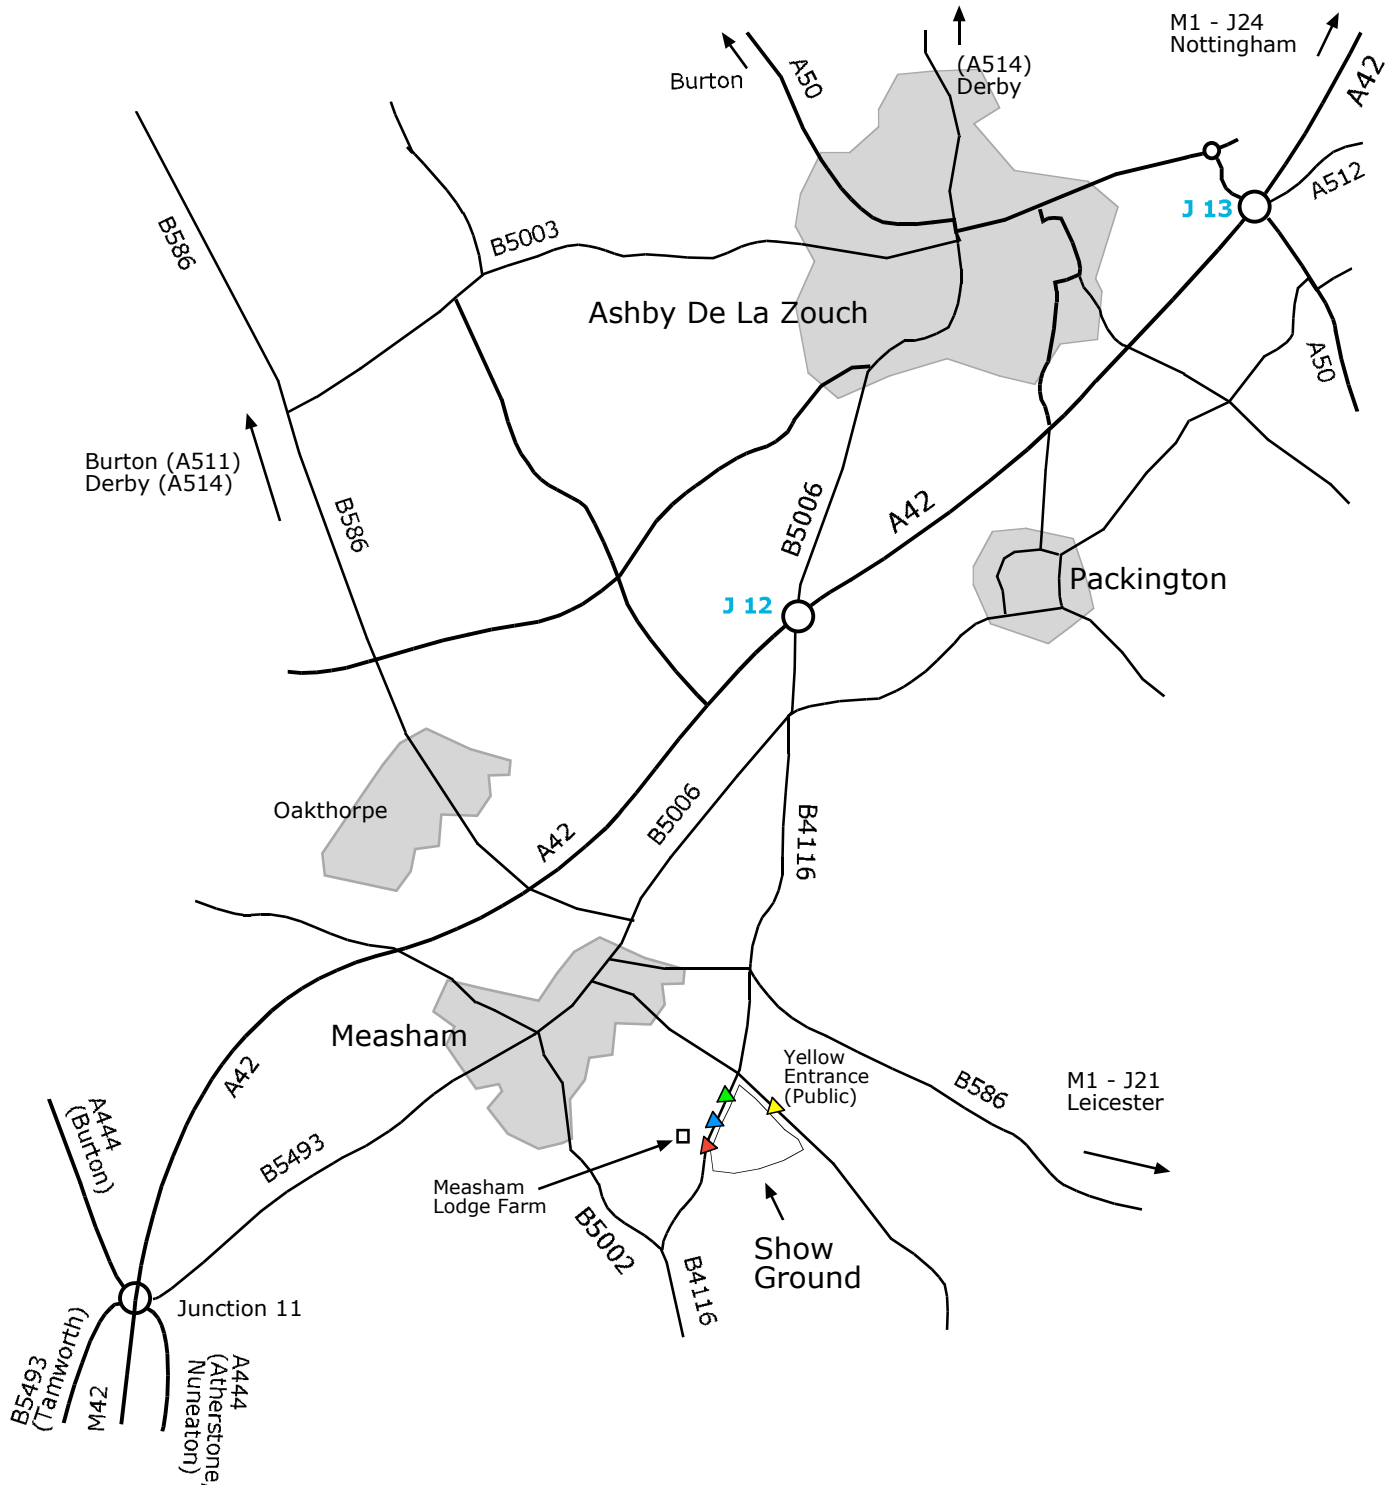

# ASHBY DE LA ZOUCH & DISTRICT AGRICULTURAL SHOW

SUNDAY 18TH JULY 2004

The Ashby Show is held in the heart of England with excellent road links to the M1 and M42 motorways.

We are easy to reach... The show is situated on a spacious site near Measham, in the heart of the national forest, with good and easy access to all major Midland towns and cities, being only a couple of minutes drive from the M1/A42