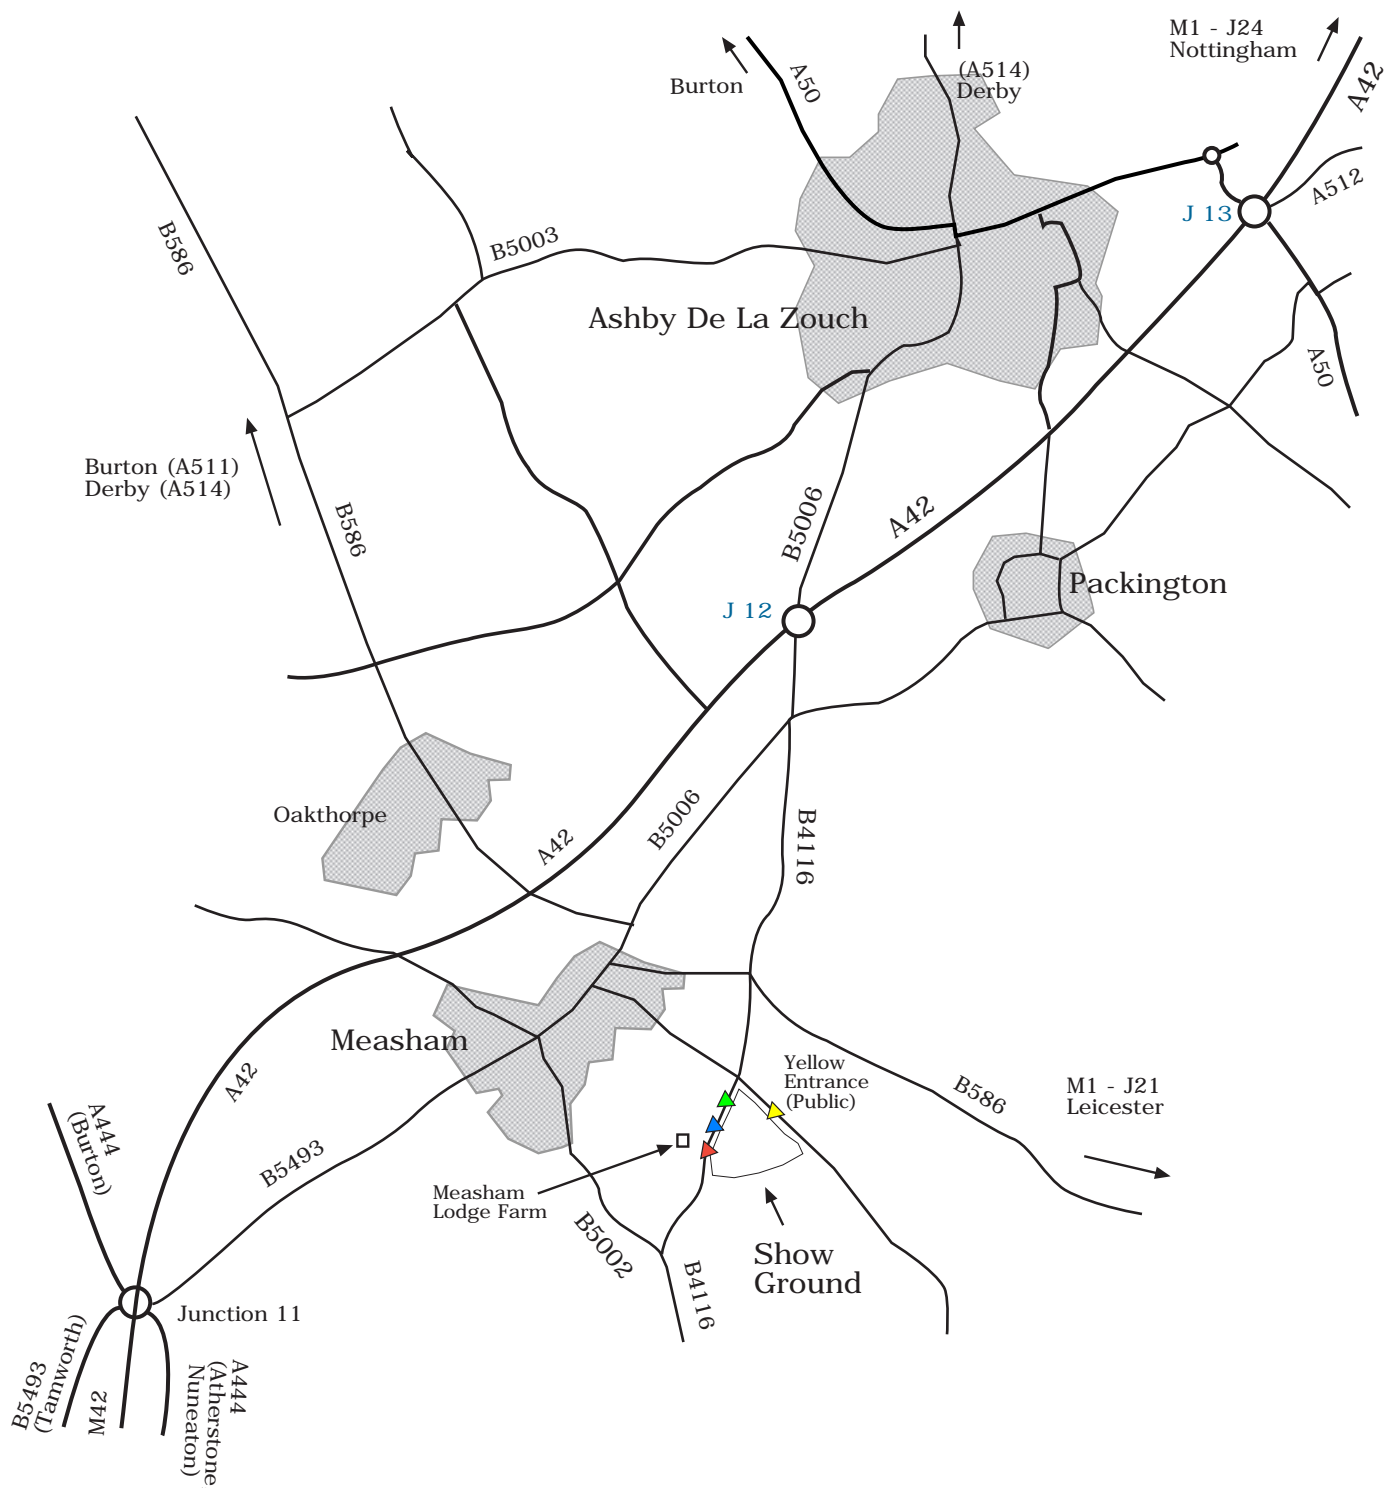

ASHBY DE LA ZOUCH & DISTRICT AGRICULTURAL SHOW

The Ashby Show is held in the heart of England with excellent road links to the M1 and M42 motorways.

We are easy to reach... The show is situated on a spacious site near Measham, in the heart of the national forest, with good and easy access to all major Midland towns and cities, being only a couple of minutes drive from the M1/A42